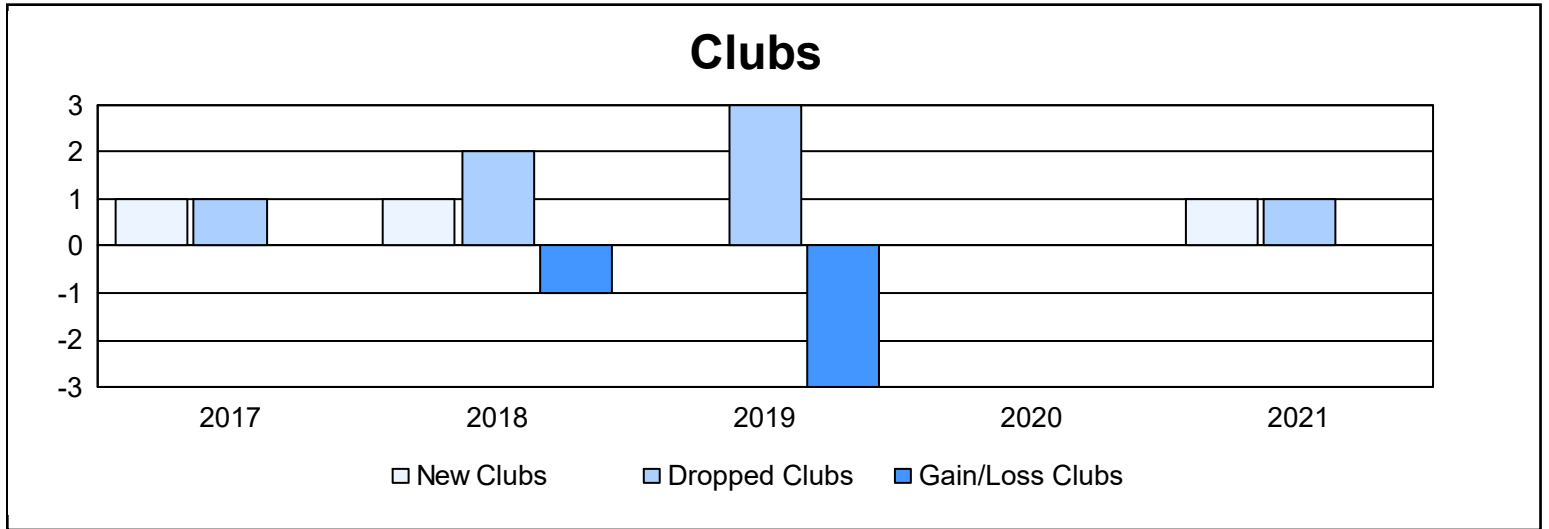

Year	New Clubs	Dropped Clubs	Gain/ Loss Clubs	New Members	Charter Members	Reinstate Members	Transfer Members	Total Member Added	Total Members Dropped	Gain/ Loss Members
2016-2017	1	1	0	122	39	15	8	184	231	-47
2017-2018	1	2	-1	152	31	15	7	205	276	-71
2018-2019	0	3	-3	127	0	10	7	144	161	-17
2019-2020	0	0	0	107	0	8	3	118	155	-37
2020-2021	1	1	0	96	17	10	2	125	178	-53
<b>Average</b>	<b>1</b>	<b>1</b>	<b>-1</b>	<b>121</b>	<b>17</b>	<b>12</b>	<b>5</b>	<b>155</b>	<b>200</b>	<b>-45</b>

### Membership Composition June 2021 Cumulative