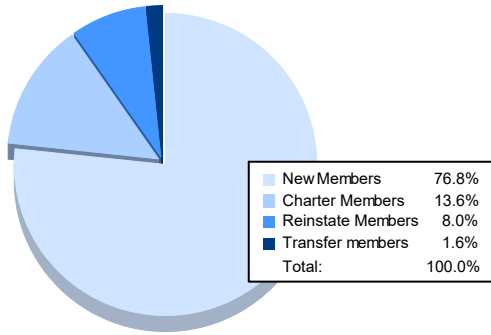

Year	New Clubs	Dropped Clubs	Gain/ Loss Clubs	New Members	Charter Members	Reinstate Members	Transfer Members	Total Member Added	Total Members Dropped	Gain/ Loss Members
2016-2017	1	1	0	122	39	15	8	184	231	-47
2017-2018	1	2	-1	152	31	15	7	205	276	-71
2018-2019	0	3	-3	127	0	10	7	144	161	-17
2019-2020	0	0	0	107	0	8	3	118	155	-37
2020-2021	1	1	0	96	17	10	2	125	178	-53
<b>Average</b>	<b>1</b>	<b>1</b>	<b>-1</b>	<b>121</b>	<b>17</b>	<b>12</b>	<b>5</b>	<b>155</b>	<b>200</b>	<b>-45</b>

### Membership Composition June 2021 Cumulative