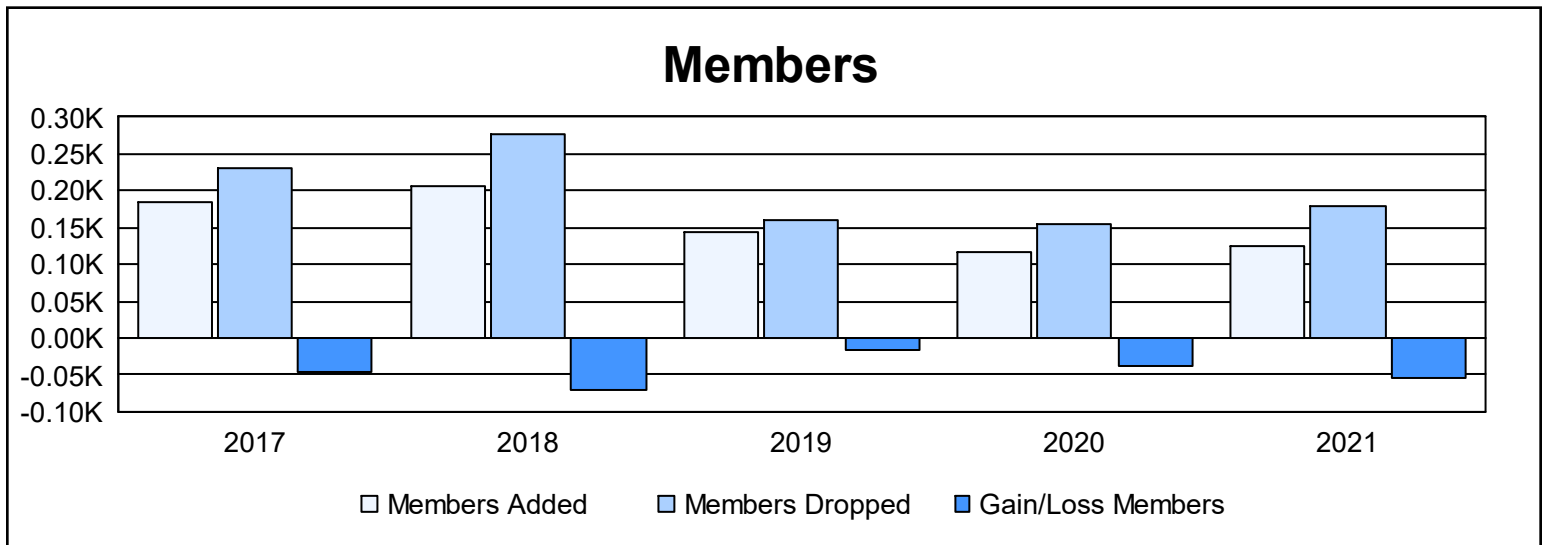

Year	New Clubs	Dropped Clubs	Gain/ Loss Clubs	New Members	Charter Members	Reinstate Members	Transfer Members	Total Member Added	Total Members Dropped	Gain/ Loss Members
2016-2017	1	1	0	122	39	15	8	184	231	-47
2017-2018	1	2	-1	152	31	15	7	205	276	-71
2018-2019	0	3	-3	127	0	10	7	144	161	-17
2019-2020	0	0	0	107	0	8	3	118	155	-37
2020-2021	1	1	0	96	17	10	2	125	178	-53
<b>Average</b>	<b>1</b>	<b>1</b>	<b>-1</b>	<b>121</b>	<b>17</b>	<b>12</b>	<b>5</b>	<b>155</b>	<b>200</b>	<b>-45</b>

### Membership Composition June 2021 Cumulative